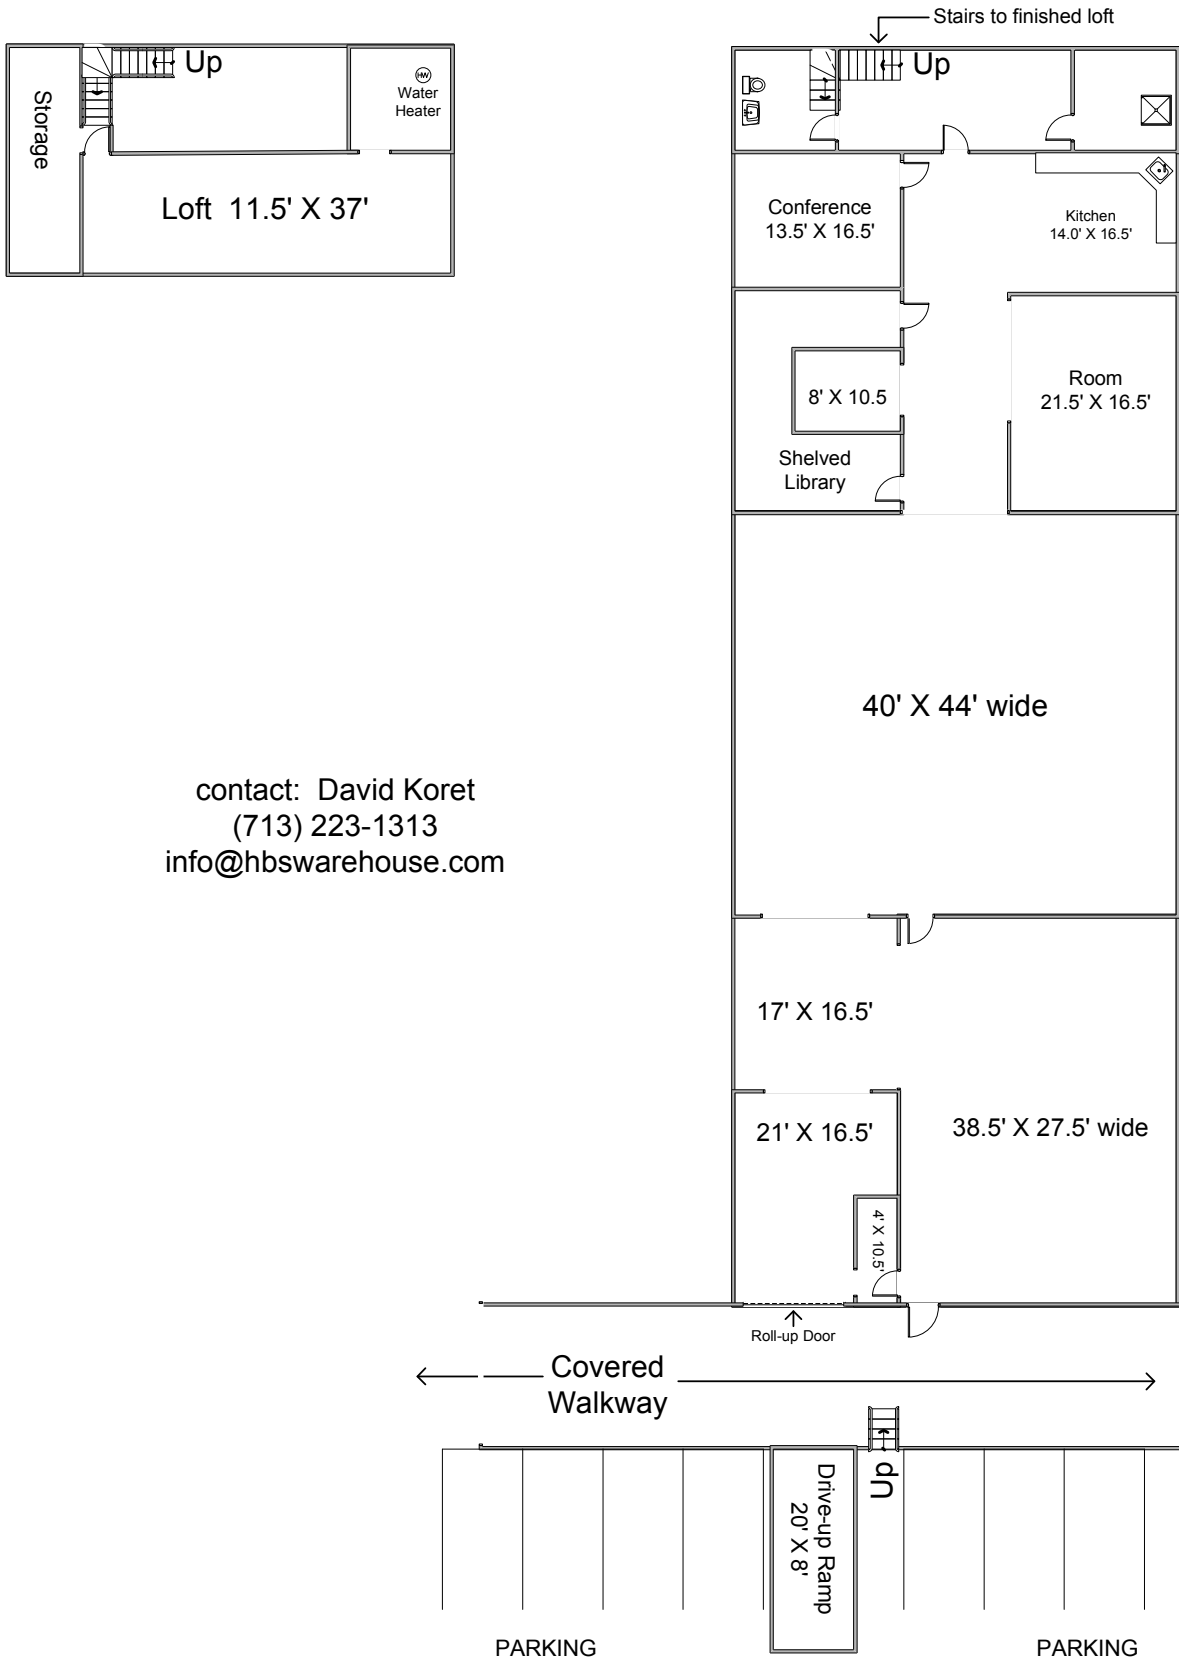

1125 EAST FREEWAY  
HBS Warehouse #4, sec. 18 - approx. 5,500 s.f.

contact: David Koret  
(713) 223-1313  
info@hbwarehouse.com